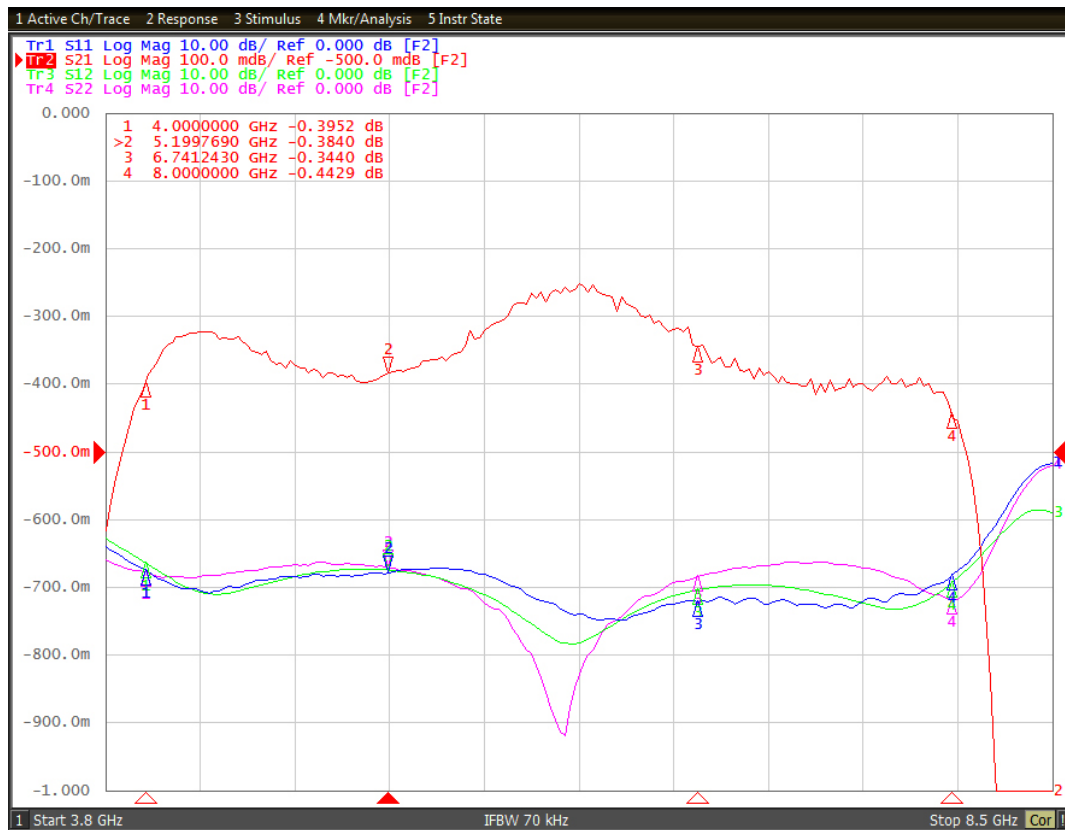

Typical performance

Temperature 25°C

Temperature -196°C